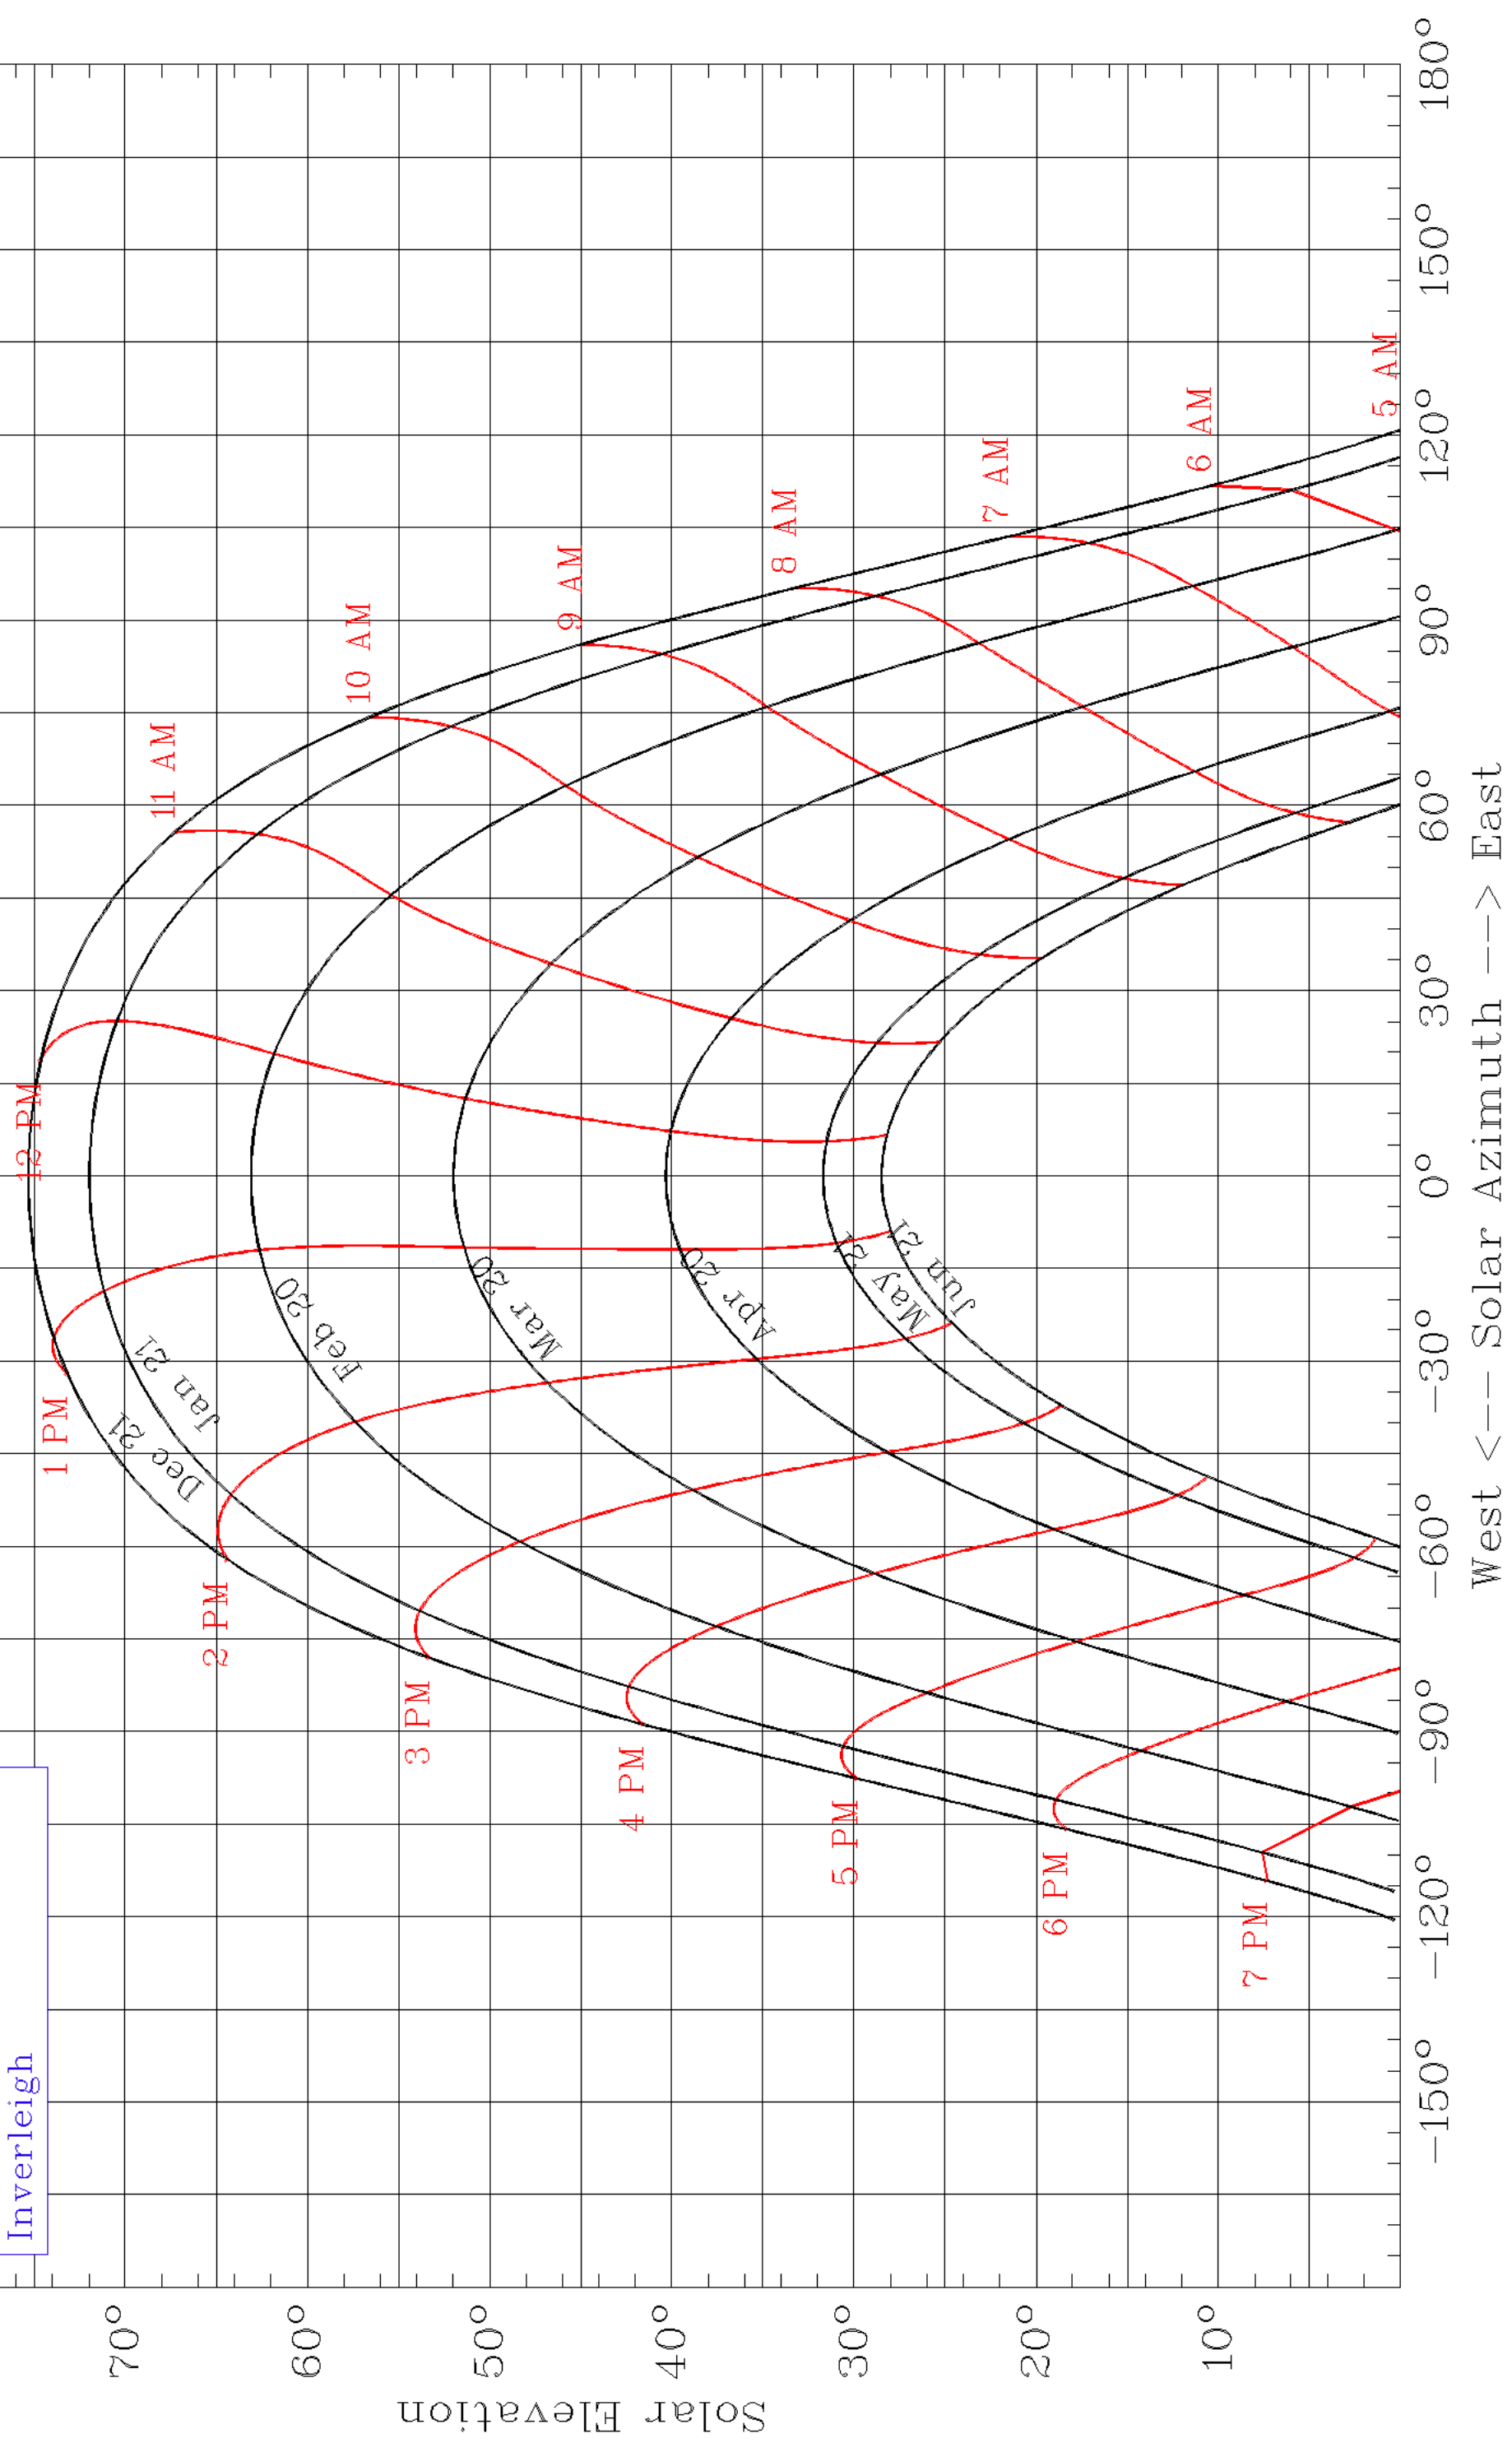

(c) Univ. of Oregon SRML
Sponsor: ETO
Lat: -38.11; Long: 144.08
(Standard) time zone: 10
House site
Inverleigh

West <-- Solar Azimuth --> East