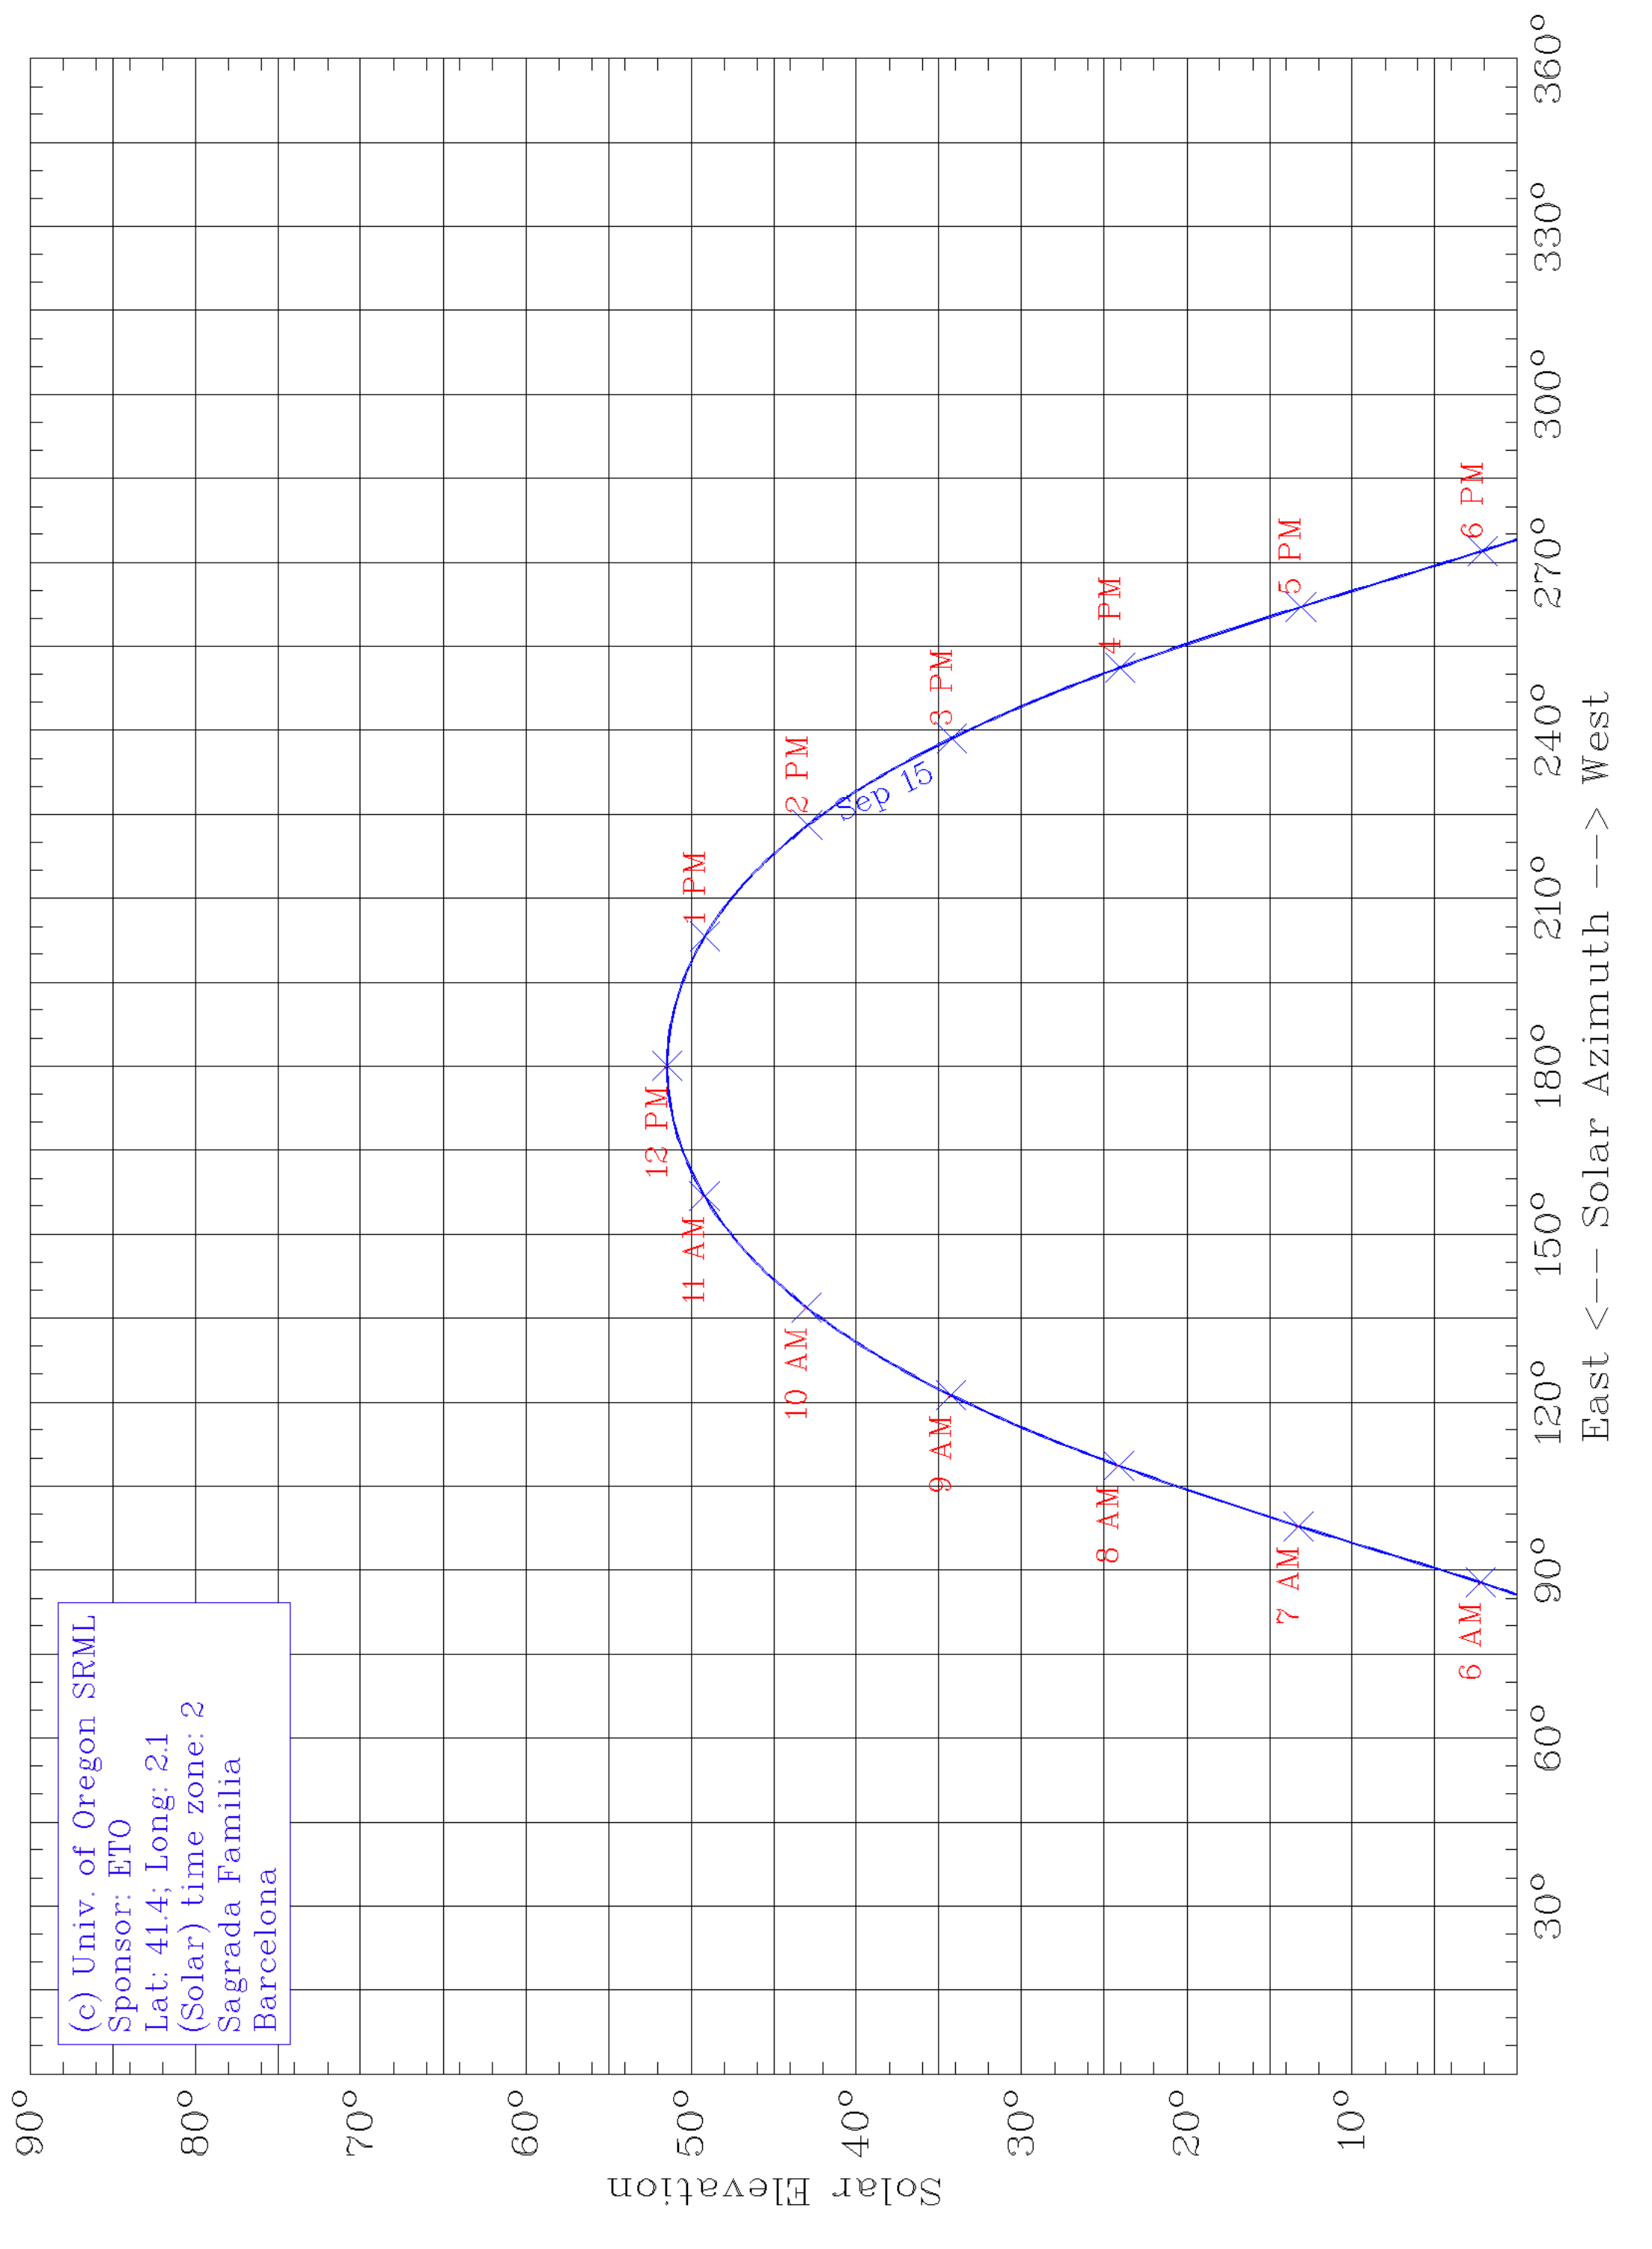

(c) Univ. of Oregon SRML
Sponsor: ETO
Lat: 41.4; Long: 2.1
(Solar) time zone: 2
Sagrada Familia
Barcelona

East <--- Solar Azimuth ---> West