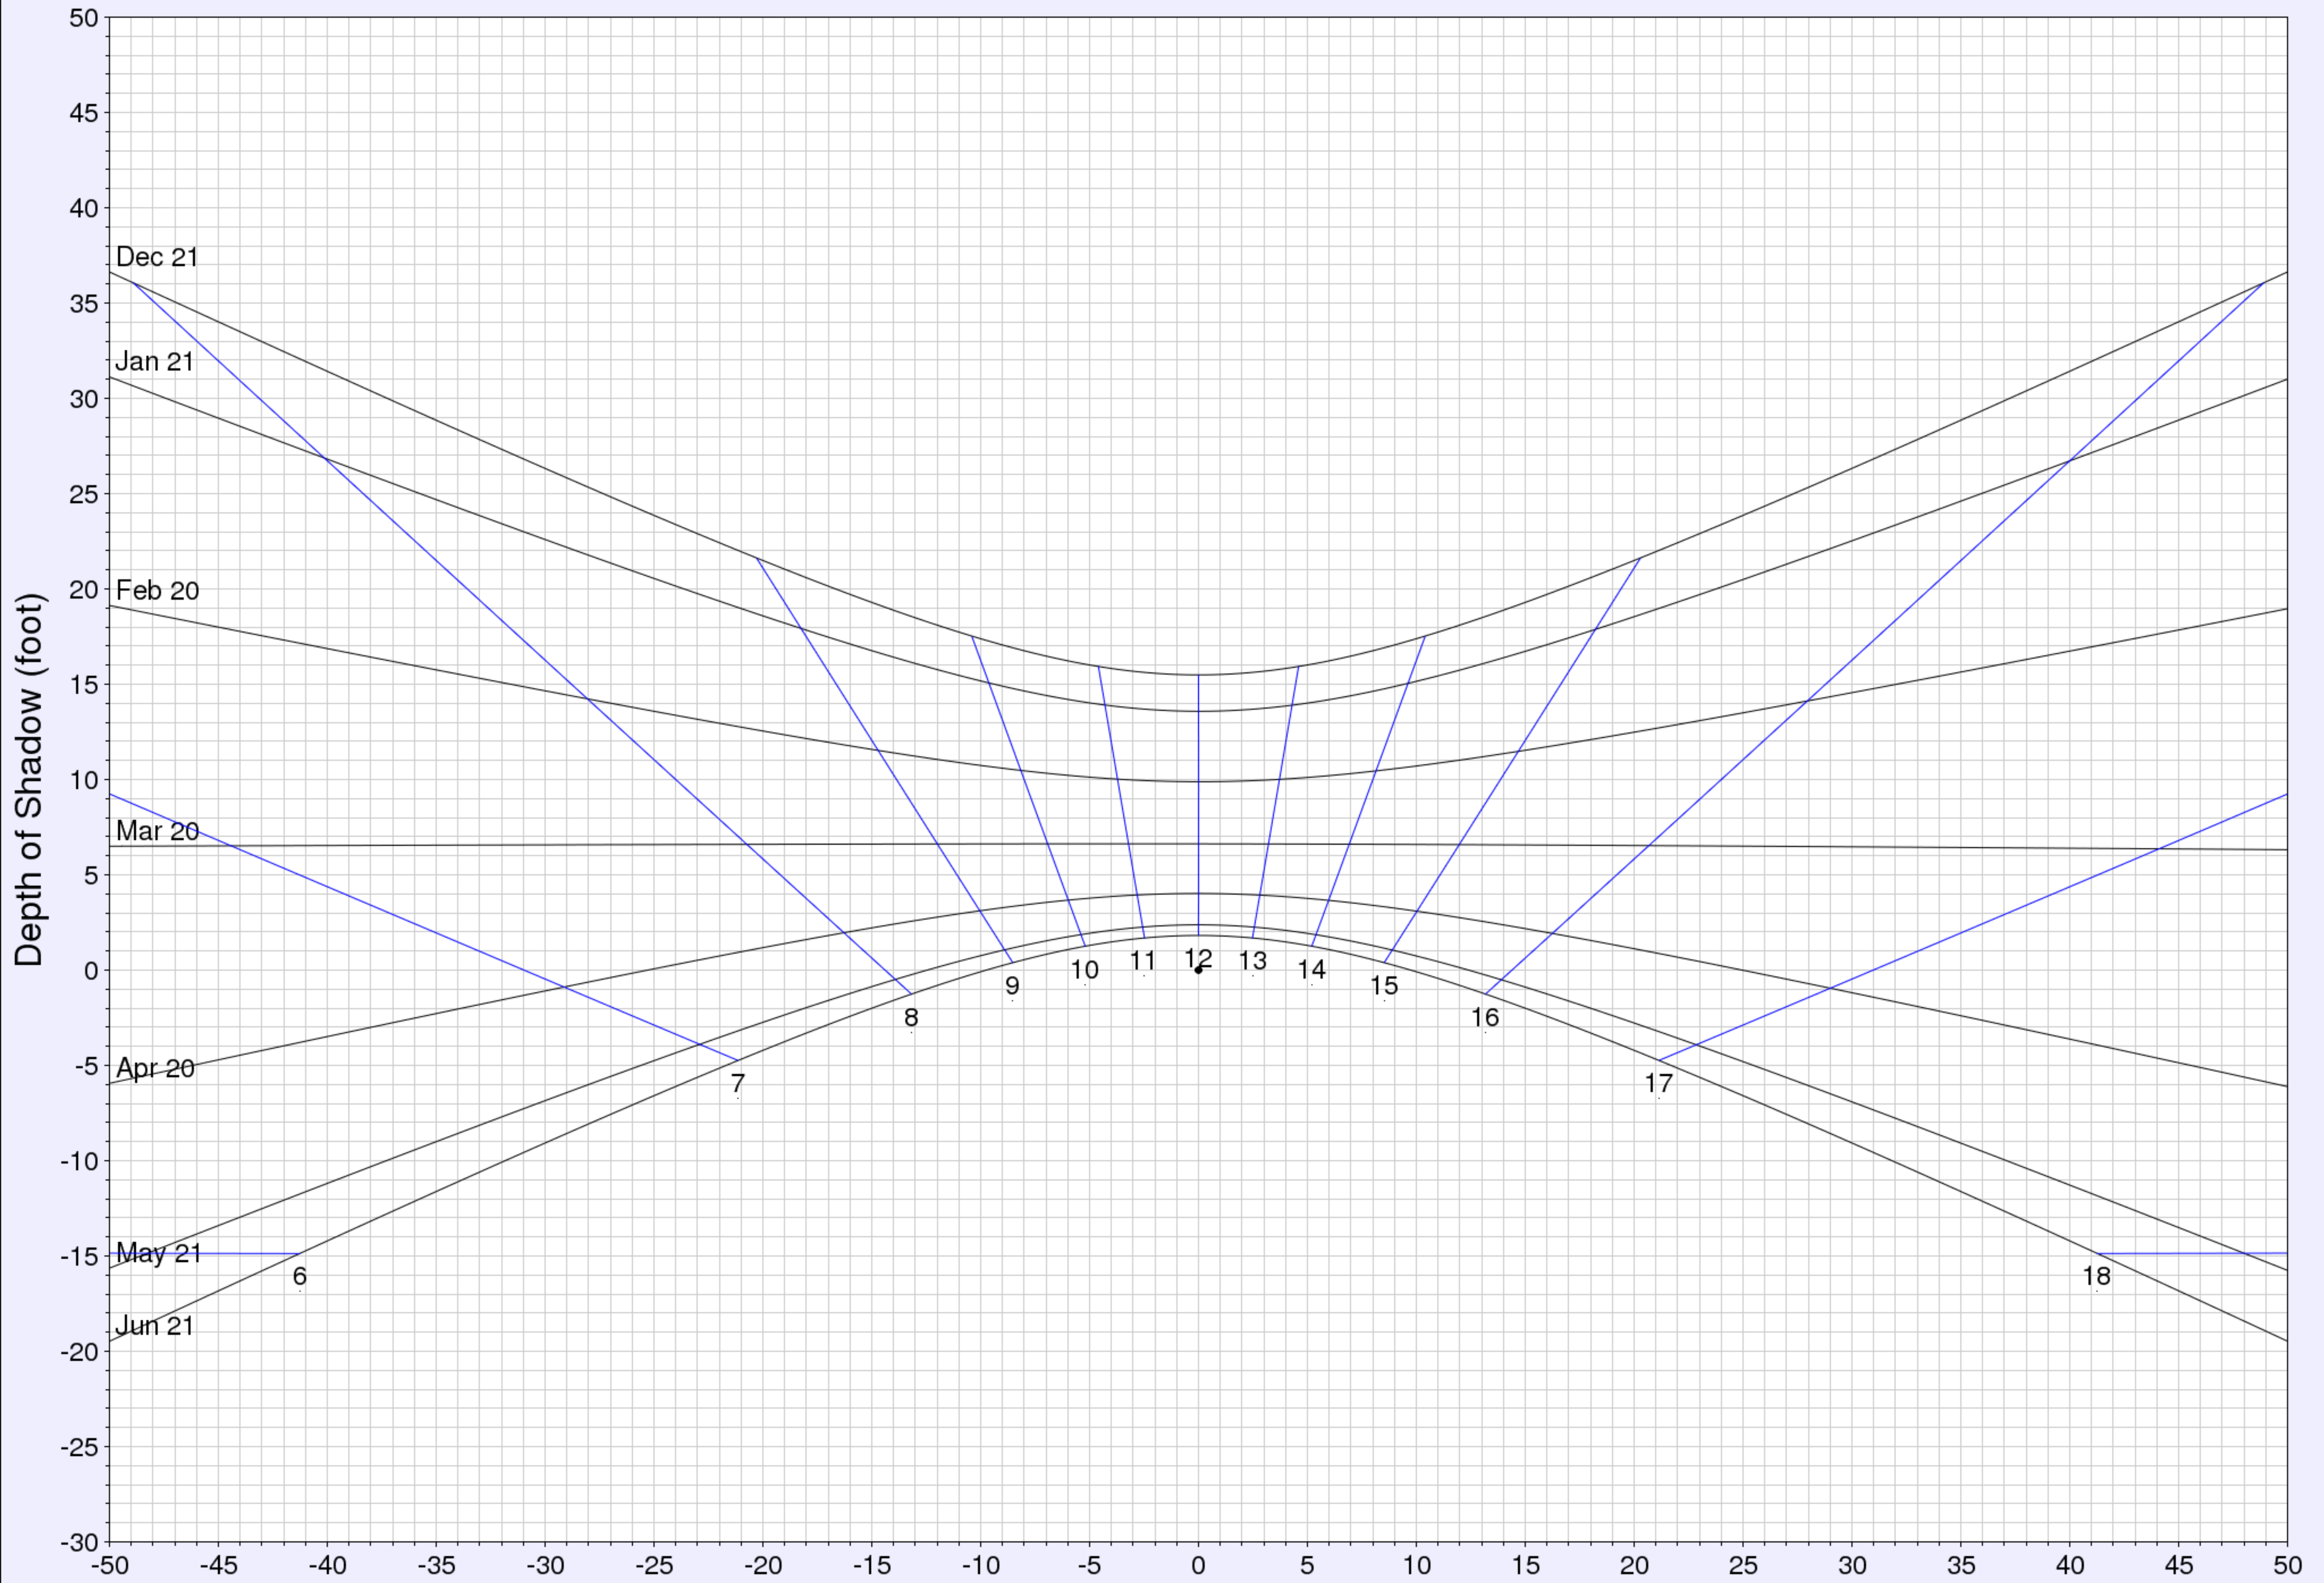

Extent of shadow for a 10 foot pole

(c) UO Solar Radiation Monitoring Lab
Sponsor: BPA

West <-- Horizontal Distance (foot) --> East

Latitude: 33.74
Longitude: -118.26
Time zone: UTC-8
Hour lines indicate local solar time.