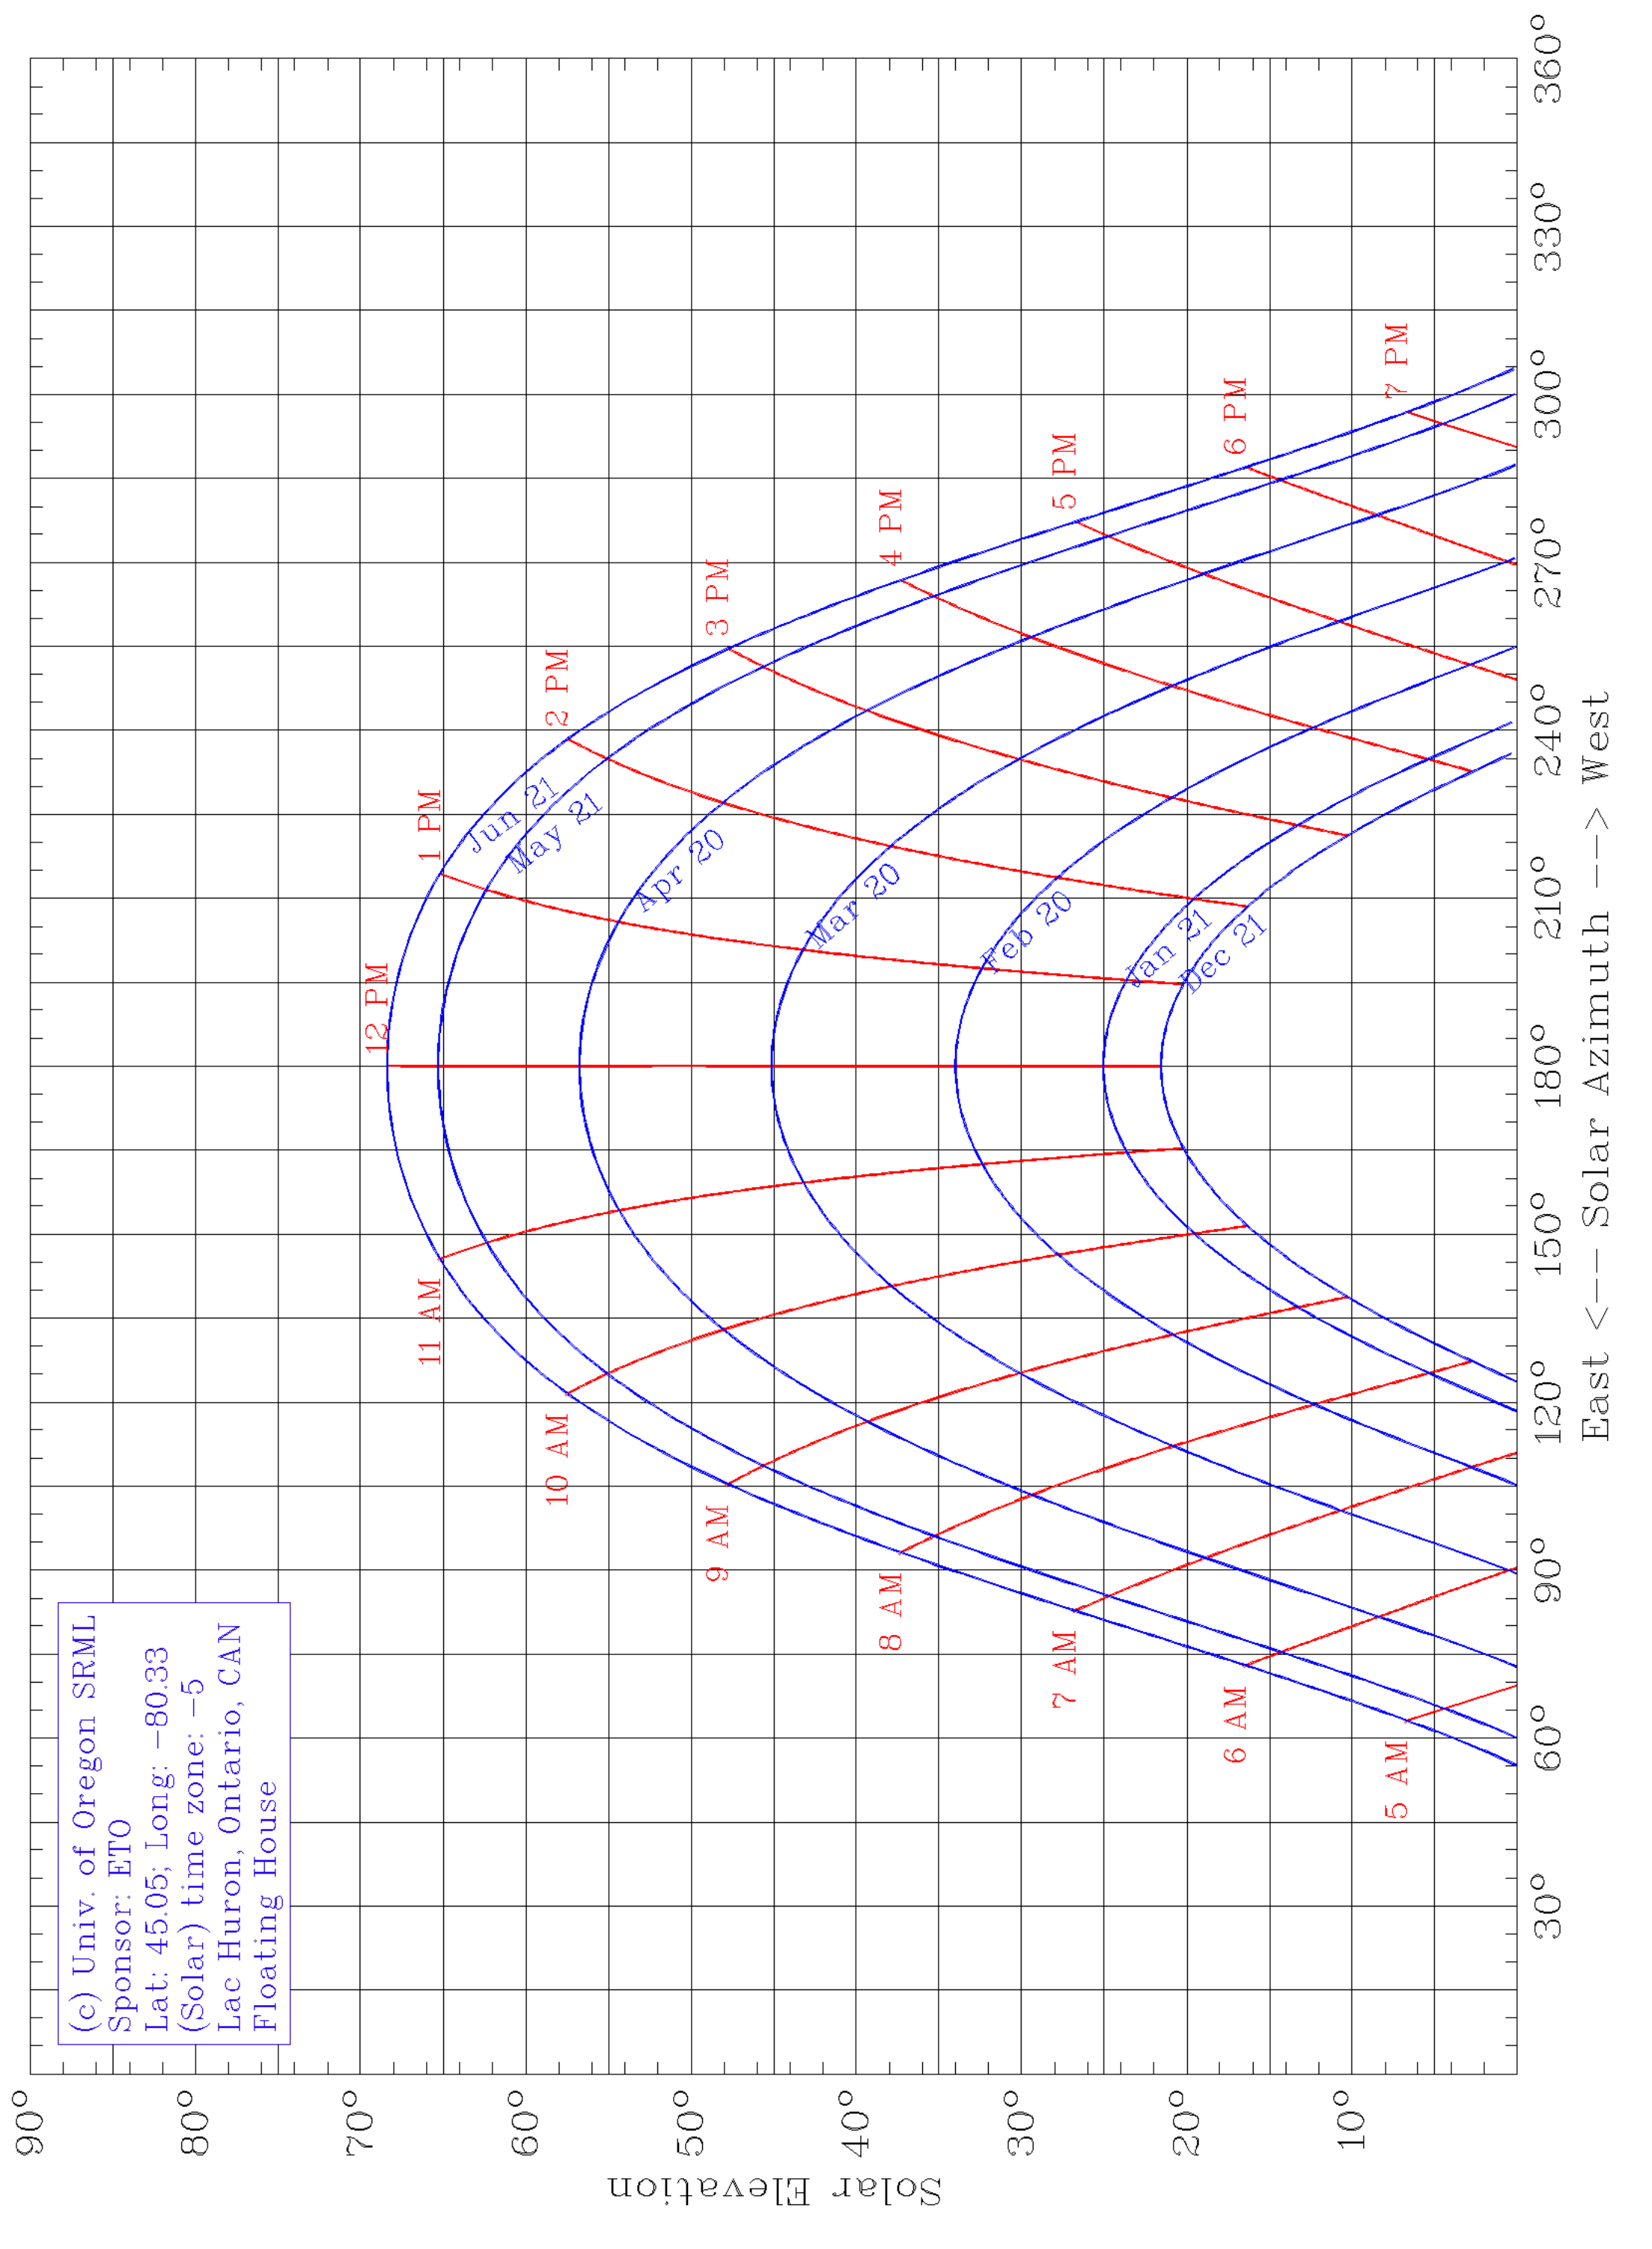

(c) Univ. of Oregon SRML
Sponsor: ETO
Lat: 45.05; Long: -80.33
(Solar) time zone: -5
Lac Huron, Ontario, CAN
Floating House

East <--- Solar Azimuth ---> West