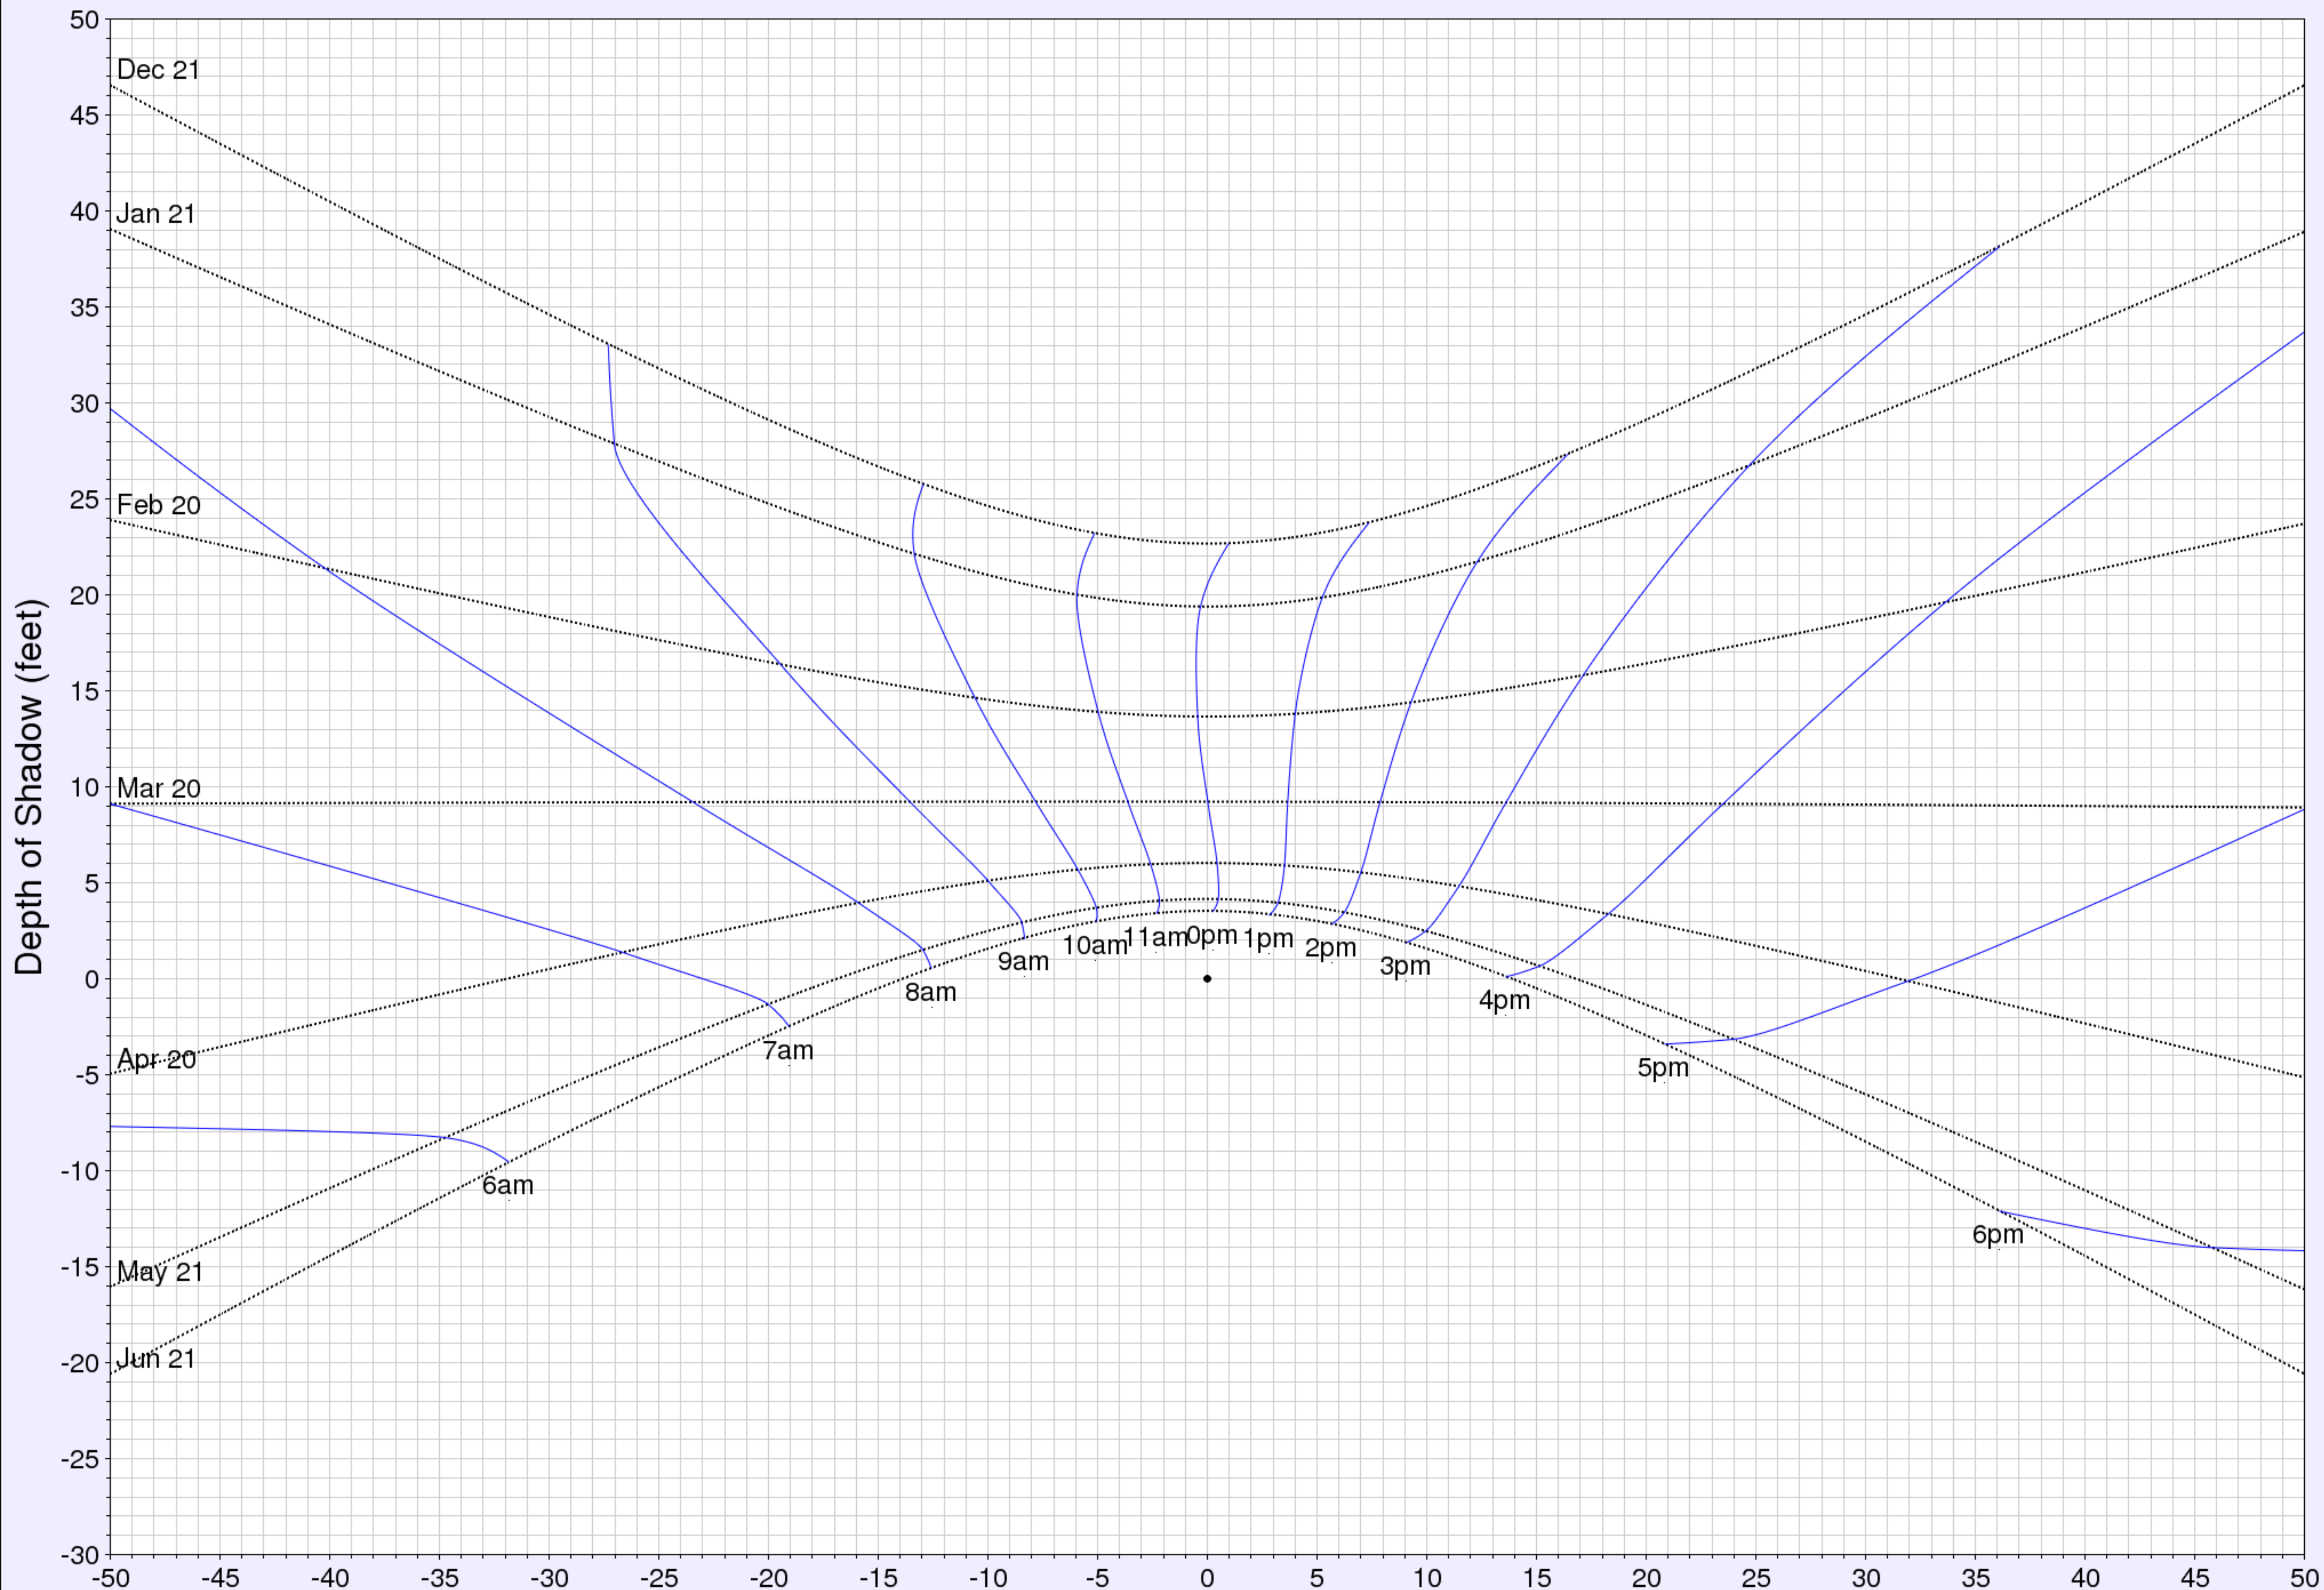

# Extent of shadow for a 10.0 ft pole

(c) UO Solar Radiation Monitoring Lab  
Sponsor: ETO  
Growing time gardens

West <-- Horizontal Distance (feet) --> East

Latitude: 42.77  
Longitude: -73.07  
Time zone: UTC-5  
Hour lines indicate local standard time.