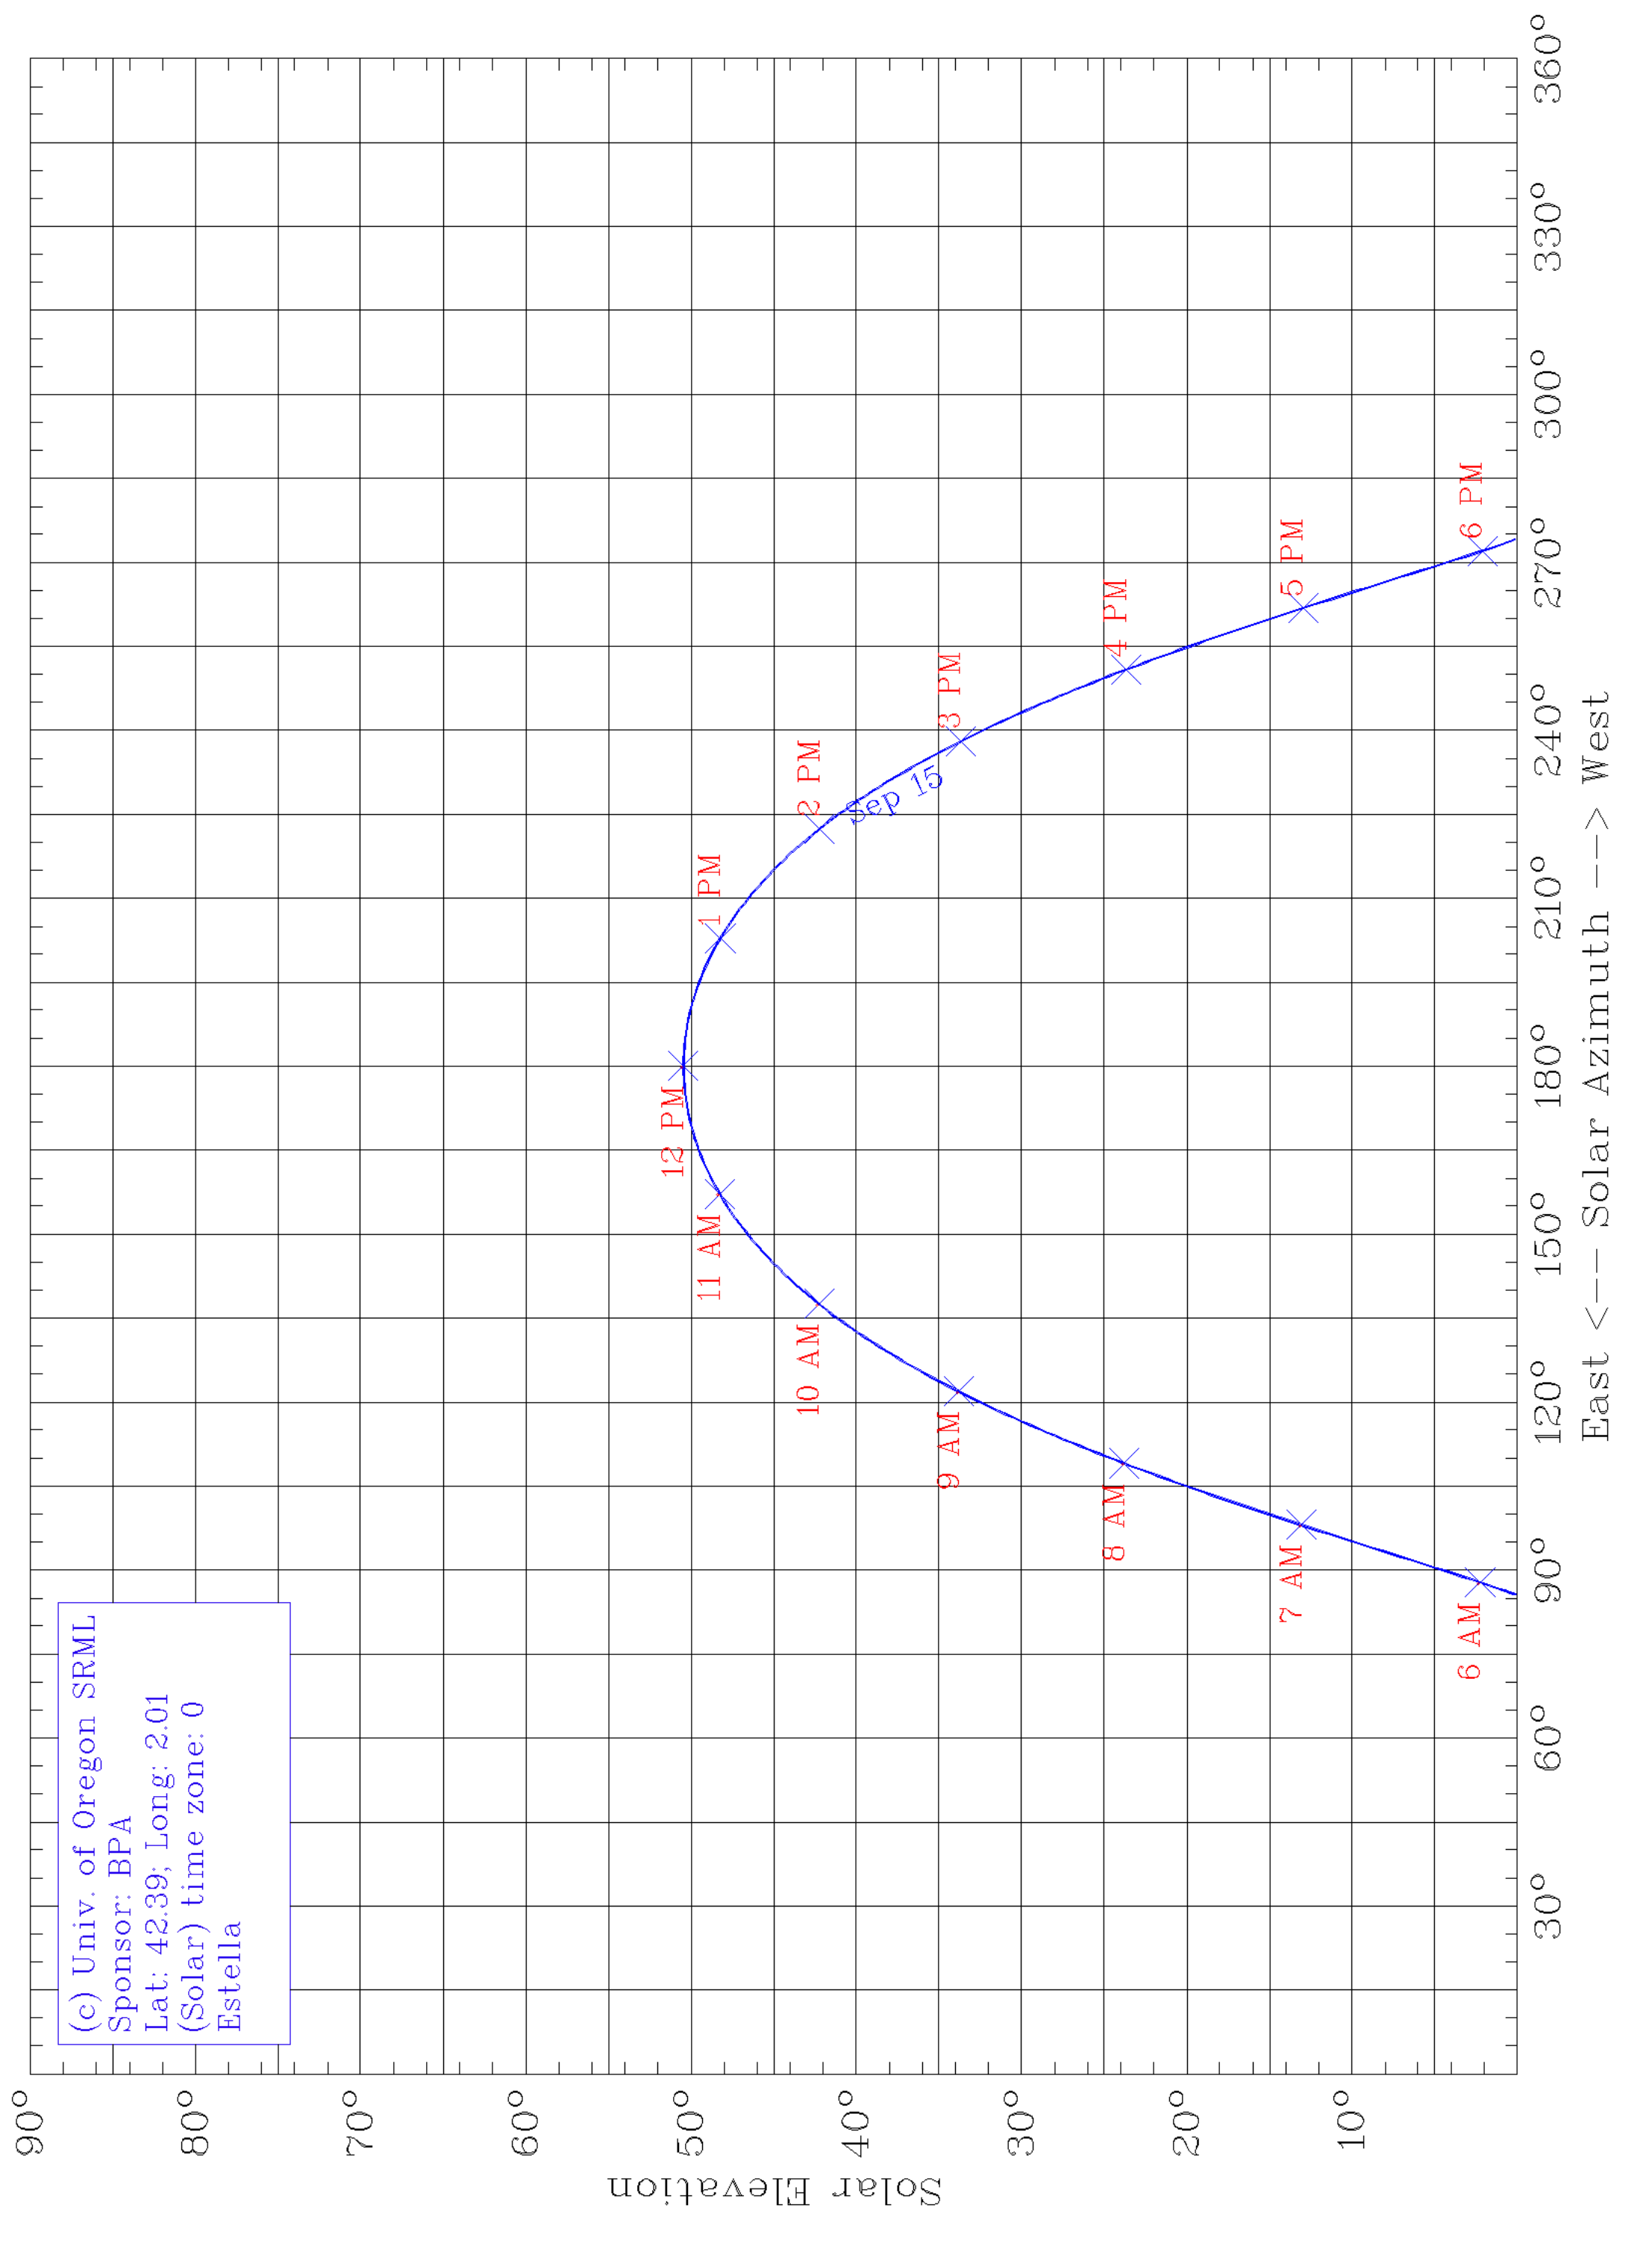

(c) Univ. of Oregon SRML
Sponsor: BPA
Lat: 42.39; Long: 2.01
(Solar) time zone: 0
Estella

East <--- Solar Azimuth ---> West